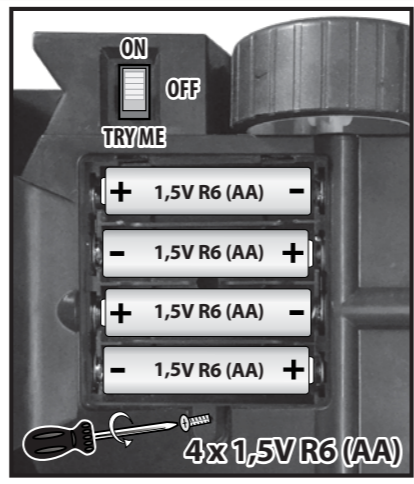

# FIREMAN SAM SUPER TECH JUPITER

©2017 Prism Art & Design Limited